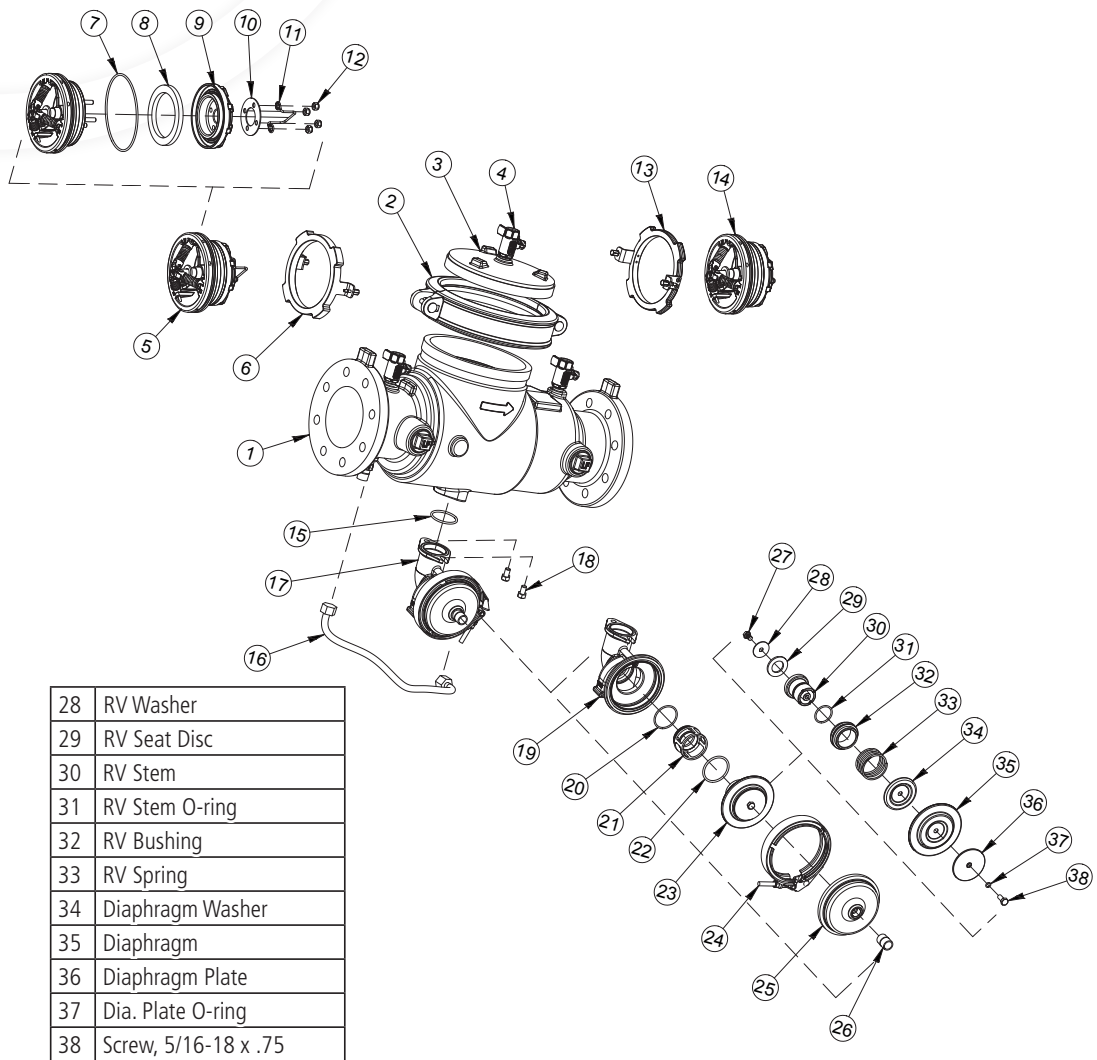

RPZ 65mm -150mm Repair Kits

4A-200 RPZ APOLLO

4A-200 RPZ APOLLO

Size	65-80mm	100mm	150mm
RPZ Complete Rubber Repair Kit 7 (2), 8 (2), 15, 20, 22, 29, 31, 35, 37	4A00009	4A00A09	4A00C09
RPZ / DCV Check Rubber Repair Kit (single) 7, 8, 15	4A00001	4A00A01	4A00C01
RPZ 1st Check Module 5	4A00003	4A00A03	4A00C03
RPZ / DCV 2nd Check Module 14	4A00002	4A00A02	4A00C02
RPZ Relief Valve Rubber Kit 15, 20, 22, 29, 31, 35, 37	4A00C04	4A00C04	4A00C04
RPZ Relief Valve Complete Kit 15, 20, 21, 22, 23	4A00C05	4A00C05	4A00C05

1	Valve Body
2	Coupling
3	Cover
4	Test Cock, FxF
5	RP First Check Module
6	1st Check Retainer
7	Check Seat O-ring
8	Seat Disc
9	Disc Retainer
10	Washer
11	Handle (1st Chk Only)
12	Locknut
13	2nd Check Retainer
14	Second Check Module
15	O-ring, RV Port
16	Sensing Hose
17	Relief Valve Sub-Assy
18	Screw, 3/8-16 x .63" Lg
19	RV Body
20	Seat O-ring
21	Seat Cage
22	Bushing O-ring
23	RV Module
24	RV Clamp
25	RV Cover
26	Nipple, 1/2" Close
27	Screw, 5/16-18 x .50

28	RV Washer
29	RV Seat Disc
30	RV Stem
31	RV Stem O-ring
32	RV Bushing
33	RV Spring
34	Diaphragm Washer
35	Diaphragm
36	Diaphragm Plate
37	Dia. Plate O-ring
38	Screw, 5/16-18 x .75